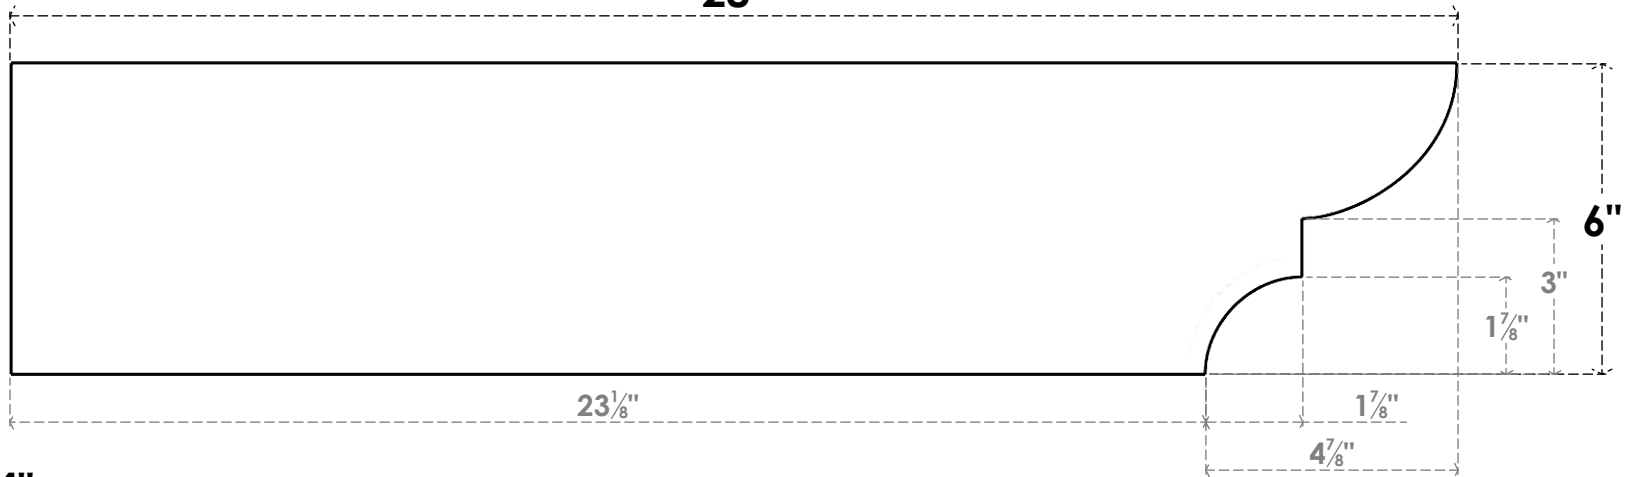

ITEM NUMBER: RFTURO040X06000X28000X006RID00RCPR

4"W X 6"H X 28"L TIMBERTHANE ROUGH CEDAR RIDGEWOOD FAUX WOOD OPEN RAFTER TAIL, 6" END, PRIMED TAN

SIDE PROFILE

FRONT PROFILE

ISOMETRIC

GENERATED DATE : 03/02/2023