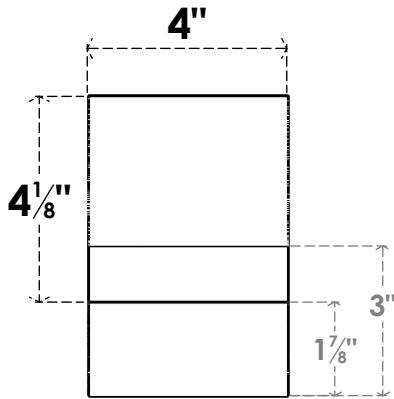

ITEM NUMBER: RFTURO040X06000X28000X006RID00RCPR

4"W X 6"H X 28"L TIMBERTHANE ROUGH CEDAR RIDGEWOOD FAUX WOOD OPEN RAFTER TAIL, 6" END, PRIMED TAN

SIDE PROFILE

FRONT PROFILE

ISOMETRIC

GENERATED DATE : 03/02/2023