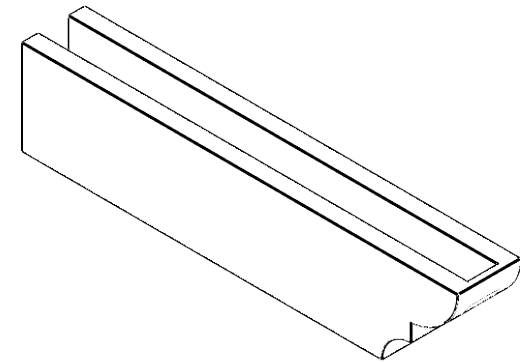

ITEM NUMBER: RFTURO040X06000X28000X006RID00RCPR

4"W X 6"H X 28"L TIMBERTHANE ROUGH CEDAR RIDGEWOOD FAUX WOOD OPEN RAFTER TAIL, 6" END, PRIMED TAN

SIDE PROFILE

FRONT PROFILE

ISOMETRIC

GENERATED DATE : 03/02/2023

EKENA MILLWORK
2300 WEST MAIN ST.
CLARKSVILLE, TX 75426
TOLL FREE: 866-607-0453
WWW.EKENAMILLWORK.COM

NOTES

1. INSTALLATION TO BE COMPLETED IN ACCORDANCE WITH MANUFACTURER'S SPECIFICATIONS.
2. DRAWING MAY NOT BE TO SCALE
3. THIS DRAWING IS INTENDED FOR DESIGN AND PLANNING PURPOSES ONLY.
4. ALL INFORMATION CONTAINED HEREIN WAS CURRENT AT THE TIME OF DEVELOPMENT BUT MUST BE REVIEWED AND APPROVED BY THE PRODUCT MANUFACTURER TO BE CONSIDERED ACCURATE.
5. TIMBERTHANE ARCHITECTURAL PRODUCTS ARE MADE FROM HIGH DENSITY URETHANE AND COME FACTORY PRIMED